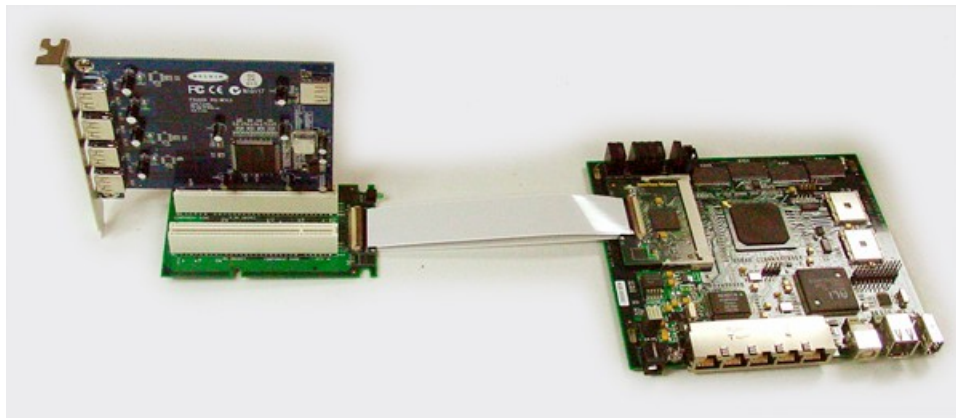

IM380

Mini PCI Type III to PCI Adapter Card

Expand capability of your laptop or embedded system

Features

- ❖ Fits into mini PCI cavity of most laptops
- ❖ Two 32 bit PCI slots, one 3.3 volt and one 5 volt
- ❖ Transparent PCI bridge on IM380A buffers local PCI signals
- ❖ Flexible expansion cable up to 11 inches.
- ❖ Four layer design with separate power and ground planes
- ❖ One power LED
- ❖ IM380 allows the user to plug in PCI card onto Mini PCI Type III Connector.

Dimension:

	Length (mm)	Width (mm)
IM380A	42.45	59.66
IM380B	108.70	61.30
Flexible cable	279	25.4

How to reach us

Interface Masters, Inc.
2381 Zanker Road, Suite 130
San Jose, CA 95131
Phone: 408-456-2545 x10
Fax: 815-364-0888
E-mail: info@interfacemasters.com
Home page: <http://www.interfacemasters.com>