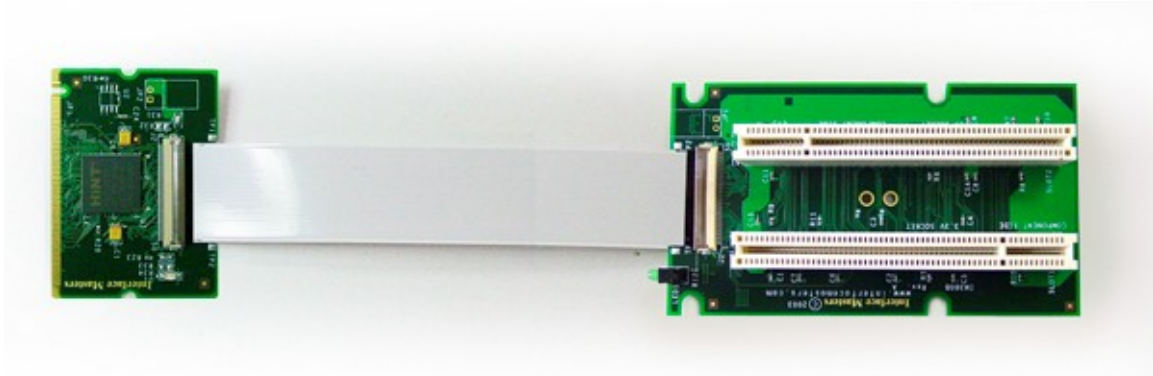

IM380

Mini PCI Type III to PCI Adapter Card

Expand capability of your laptop or embedded system

Features

- ❖ Fits into mini PCI cavity of most laptops
- ❖ Two 32 bit PCI slots, one 3.3 volt and one 5 volt
- ❖ Transparent PCI bridge on IM380A buffers local PCI signals
- ❖ Flexible expansion cable up to 11 inches.
- ❖ Four layer design with separate power and ground planes
- ❖ One power LED
- ❖ IM380 allows the user to plug in PCI card onto Mini PCI Type III Connector.

Dimension:

	Length (mm)	Width (mm)
IM380A	42.45	59.66
IM380B	108.70	61.30
Flexible cable	279	25.4

How to reach us

Interface Masters, Inc.
2381 Zanker Road, Suite 130
San Jose, CA 95131
Phone: 408-456-2545 x10
Fax: 815-364-0888
E-mail: info@interfacemasters.com
Home page: <http://www.interfacemasters.com>